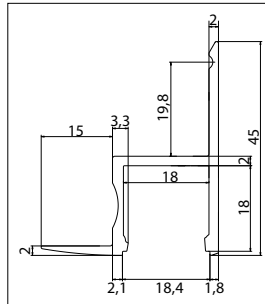

ALU-Ceiling

Inbouw

Recessed