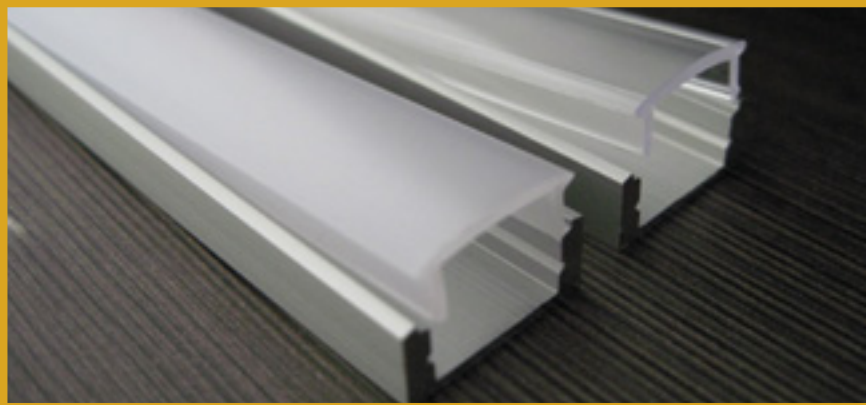

Eindkap
End cap

46290037 € 4,00

Montagebeugel
Mounting bracket

46290038 € 4,00

ALUMINIUM LED PROFIELEN (ALUMINUM LED PROFILES)

ALUMINIUM LED PROFIELEN (ALUMINIUM LED PROFILES)

Slim Line wide, opbouw (surface mount)