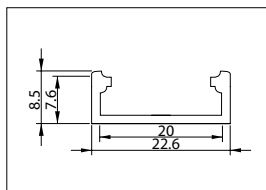

Slim Line wide 8 mm

Opbouw

Surface mount

IP20