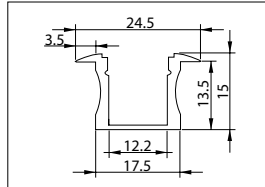

Slim Line 15 mm

Inbouw

Recessed

IP20