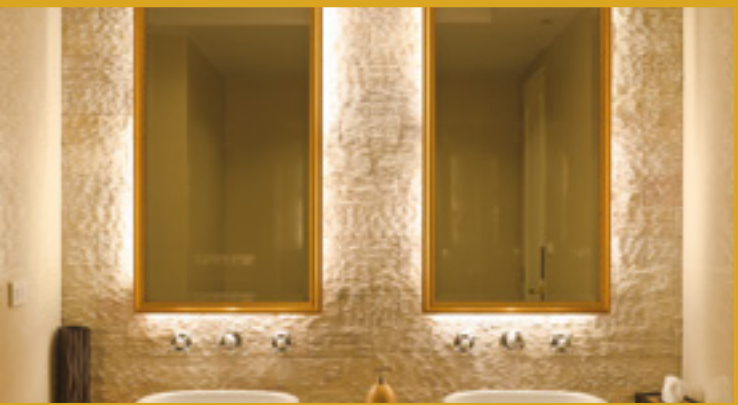

Eindkap
End cap

46290037 € 4,00

Montagebeugel
Mounting bracket

46290038 € 4,00

ALUMINIUM LED PROFIELEN (ALUMINUM LED PROFILES)

ALUMINIUM LED PROFIELEN (ALUMINIUM LED PROFILES)

Slim Line wide, opbouw (surface mount)