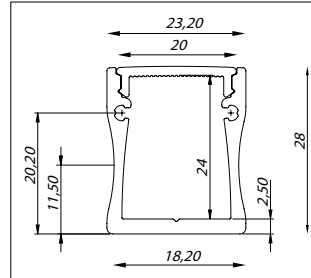

46290185 € 4,75

Montagebeugel
Mounting bracket

46290186 € 4,75

ALUMINIUM LED PROFIELEN (ALUMINUM LED PROFILES)

Slim Line wide, opbouw (surface mount), inbouw (recessed)

Slim Line wide 20 mm

Opbouw

Surface mount